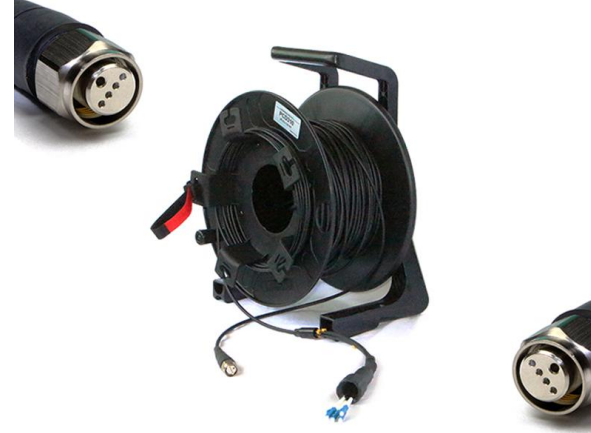

### » Description

IP67 Rated FTTA Armored CPRI Fiber Patch Cords are designed for the FTTA outdoor weatherproof fiber connecting solution with durable protection of the fiber and UV resistant jacket to be installed in most hazardous areas. It can be easily installed into a panel by using an adapter. FTTA Armored CPRI Fiber Patch Cord is lightweight, anti-oil, dustproof, rodent, moisture. It uses a ruggedized pipe or nylon pulling eyes to protect breakout cables and connectors for some particular environment.

# FTTA Armored CPRI Fiber Patch Cord Datasheet

**Fullaxs to LC DX Fiber Patch Cord**

**Fullaxs to LC DX 2 Cores Fiber Patch Cord**

**Fullaxs to SC 2 Cores Fiber Patch Cord**

**Fullaxs to Fullaxs 2 Cores Fiber Patch Cord**

**Fullaxs to LC 4 Cores DX Fiber Patch Cord**

**Fullaxs to LC 8 Cores DX Fiber Patch Cord**

**ODC Patch Cord SM ODC 4C Male Female to LC**

**ODC Patch Cord SM ODC 2C Male Female to FC**

**ODC Patch Cord SM ODC 4C Male to LC**

# FTTA Armored CPRI Fiber Patch Cord Datasheet

**ODC Patch Cord SM 4C ODC Male to ODC Male**

**ODC Patch Cord SM ODC 4C Male to PDLC**

**ODC Patch Cord SM ODC 2C Male to FC**

**ODC Patch Cord SM ODC 2C Male to LC**