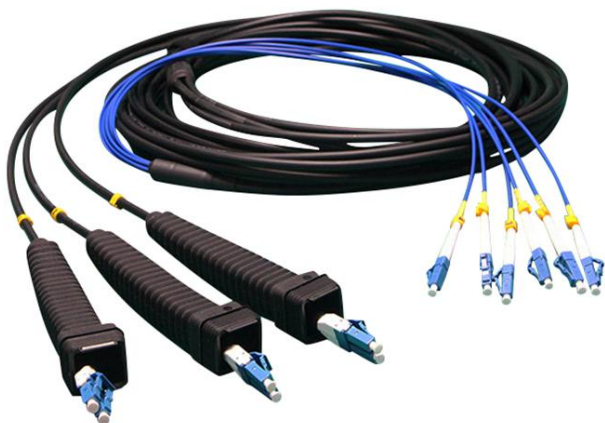

### » Description

IP67 Rated FTTA Armored CPRI Fiber Patch Cords are designed for the FTTA outdoor weatherproof fiber connecting solution with durable protection of the fiber and UV resistant jacket to be installed in most hazardous areas. It can be easily installed into a panel by using an adapter. FTTA Armored CPRI Fiber Patch Cord is lightweight, anti-oil, dustproof, rodent, moisture. It uses a ruggedized pipe or nylon pulling eyes to protect breakout cables and connectors for some particular environment.

# FTTA Armored CPRI Fiber Patch Cord Datasheet

**CPRI Fiber Patch Cord SM DX LC-LC**

**CPRI Fiber Patch Cord SM SX FC-FC**

**MSN(LC) to LC SM Patch Cord**

**MSN(LC) to SC SM Patch Cord**

**MSN(LC) to MSN(LC) SM DX Patch Cord**

**MSN(LC) to MSN(LC) SM SX 2 Cores Patch Cord**

**6 Cores LC to MSN(LC) SM Patch Cord**

**PDLC Patch Cord SM DX LC-LC**

**PDLC Patch Cord SM LC-FC**

# FTTA Armored CPRI Fiber Patch Cord Datasheet

**Fullaxs to LC DX Fiber Patch Cord**

**Fullaxs to LC DX 2 Cores Fiber Patch Cord**

**Fullaxs to SC 2 Cores Fiber Patch Cord**

**Fullaxs to Fullaxs 2 Cores Fiber Patch Cord**