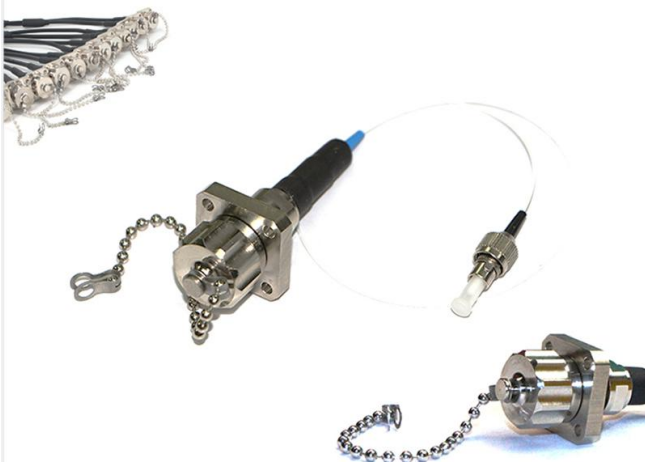

ODC Patch Cord SM ODC 1C Female to FC