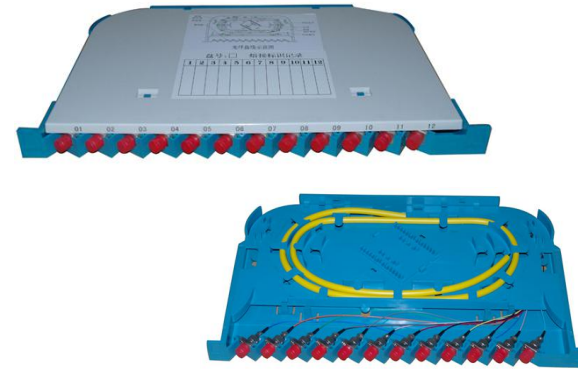

ODF Datasheet

» Description

ODF is the short name of the Fiber Optical Distribution Frame, function very effectively as the single point of distribution for all LAN, SAN and telecommunication services in the data center, the protector of optical cable termination and line transmission. Fiber Optical Distribution Frame integrates fiber splicing, fiber termination, fiber optic adapters and connectors, and cable connections in a single unit.

ODF Datasheet

SJ-Model-1

SJ-Model-5

SJ-Model-2

SJ-Model-4

SJ-Model-3

SJ-ODF-96

SJ-ODF-72