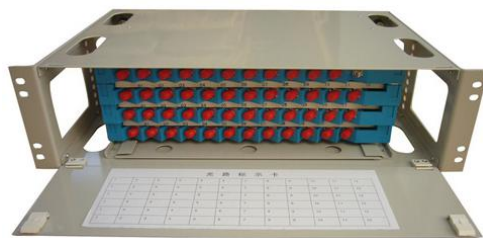

SJ-ODF-48-1