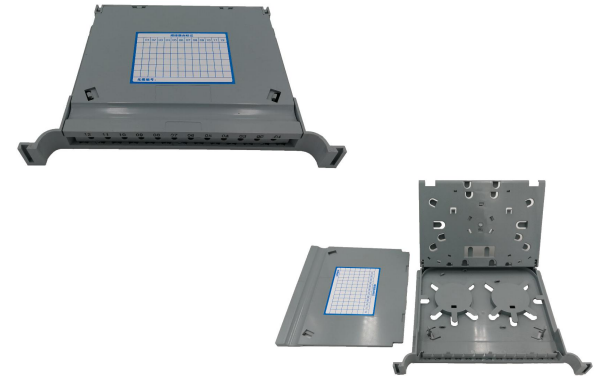

SJ-Model-4