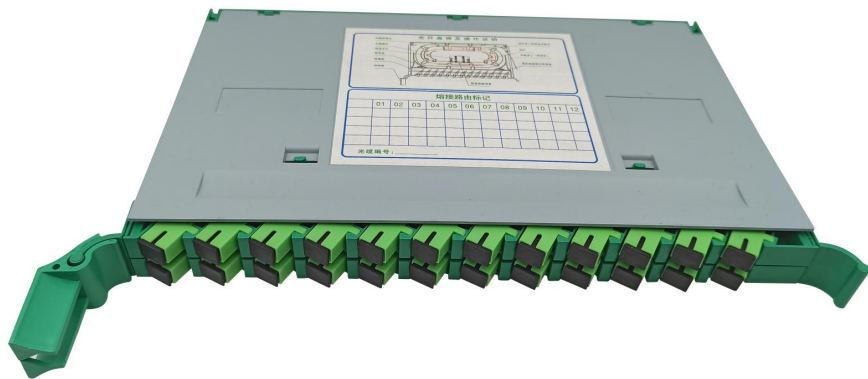

ODF Datasheet

» Description

ODF is the short name of the Fiber Optical Distribution Frame, function very effectively as the single point of distribution for all LAN, SAN and telecommunication services in the data center, the protector of optical cable termination and line transmission. Fiber Optical Distribution Frame integrates fiber splicing, fiber termination, fiber optic adapters and connectors, and cable connections in a single unit.

ODF Datasheet

SJ-Model-1

SJ-Model-5

SJ-Model-2

SJ-Model-4

SJ-Model-3

SJ-ODF-96

SJ-ODF-72