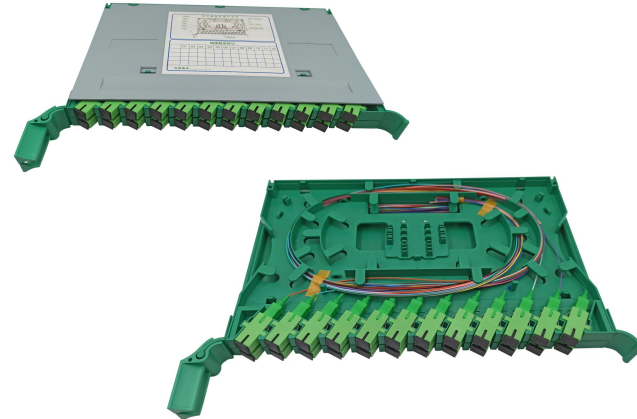

ODF Datasheet

» Description

ODF is the short name of the Fiber Optical Distribution Frame, function very effectively as the single point of distribution for all LAN, SAN and telecommunication services in the data center, the protector of optical cable termination and line transmission. Fiber Optical Distribution Frame integrates fiber splicing, fiber termination, fiber optic adapters and connectors, and cable connections in a single unit.

ODF Datasheet

SJ-Model-1

SJ-Model-5

SJ-Model-2

SJ-Model-4

SJ-Model-3

SJ-ODF-96

SJ-ODF-72

SJ-ODF-48-2

SJ-ODF-48-1

SJ-ODF-24

SJ-ODF-12

SJ-PLC-3U

ODF Datasheet

BWN-ODF-144-A

BWN-ODF-144-B