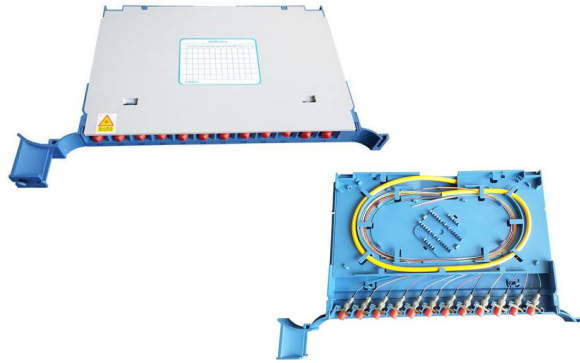

ODF Datasheet

» Description

ODF is the short name of the Fiber Optical Distribution Frame, function very effectively as the single point of distribution for all LAN, SAN and telecommunication services in the data center, the protector of optical cable termination and line transmission. Fiber Optical Distribution Frame integrates fiber splicing, fiber termination, fiber optic adapters and connectors, and cable connections in a single unit.

ODF Datasheet

SJ-Model-1

SJ-Model-5

SJ-Model-2

SJ-Model-4

SJ-Model-3

SJ-ODF-96

SJ-ODF-72